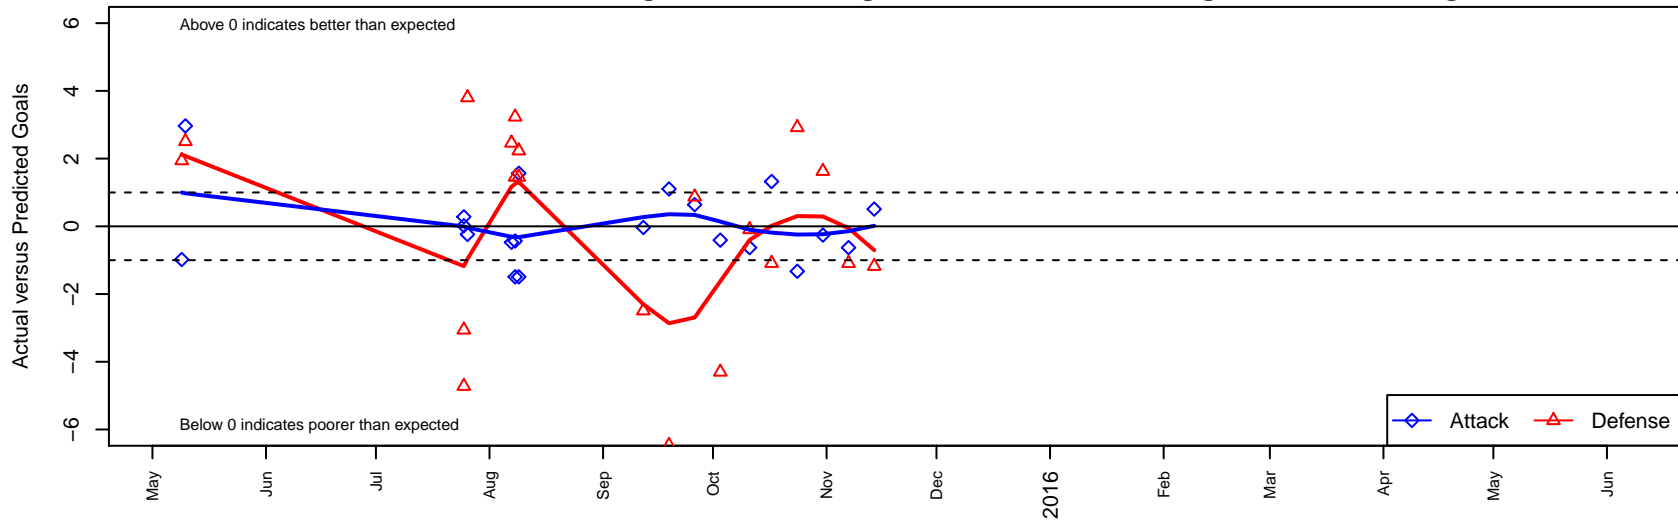

# Sabers Rau B00

Spokane Sabers FC  
 Spokane, WA  
 B00 total strength=990  
 attack=2.85 defense=1.31  
 fall league = PSPL-Inland U16

alt names used:  
 Spokane Valor Rau

Venues played:  
 2014 Spr PSPL-Inland Div 1 U14  
 2015 River City Cup U15-16 U16  
 2015 Mt Hood Challenge U15  
 2015 PSPL-Inland U16

**Sabers Rau B00**  
 Dots are actual minus expected GF (blue circles) and GA (red triangles).  
 Blue line is smoothed change in attack strength. Red is smoothed change in defense strength.

**attack and defense variance (black dot)  
relative to other teams  
and top 10 in region**