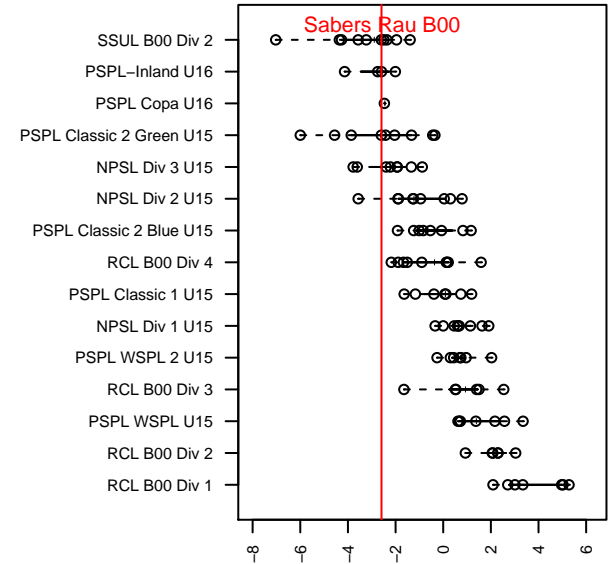

**attack and defense rating
relative to others at age
and all opponents in last 13 months**